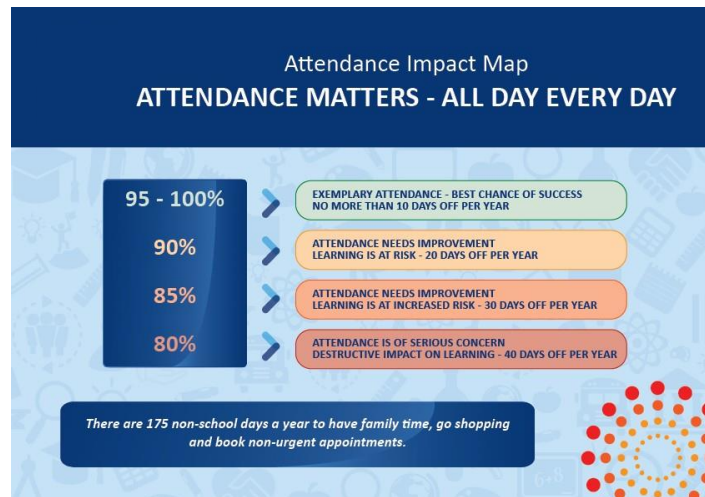

Covid-19

Due to the current COVID-19 situation NSW Government advice is as follows:

- Non department personnel, including parents and carers, are to remain outside of school grounds and revert to previous drop off and pick up procedures.
- A reminder physical distancing and mask wearing requirements will be in place outside the school grounds during drop off and pick up times.
- All visitors and staff must sign-in using the Service NSW QR code when entering the school.
- Any student or staff with any symptoms or who are feeling unwell, should not attend school and take a COVID test immediately. Anyone who has been off from school with flu like symptoms will be required to return a negative COVID test before being permitted to return to school.
- Any students and staff who have attended any venue of concern identified by NSW Health should follow NSW Health advice.

Have a wonderful week,
Kylie Taylor
Principal

What's Happening

Friday, 17th September 2021 – Last Day of Term 3

Tuesday, 5th October 2021 – First Day of Term 4

Tuesday, 12th October 2021 – School Photos

advancedlife
photography & print specialists